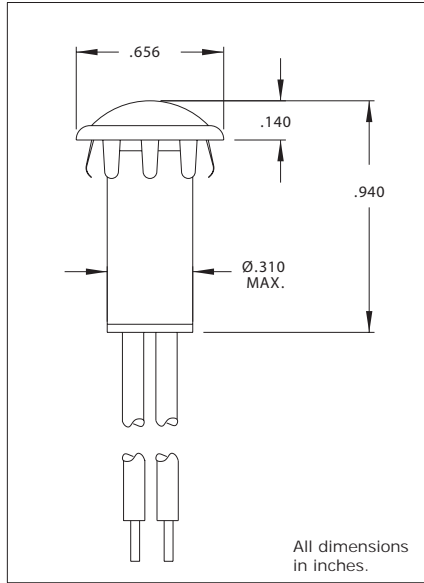

2990P Series Non-Relampable Incandescent Indicator Lights

DESCRIPTION AND FEATURES

Mounting: Ø.500 MIN.

Wire Leads: No.24 AWG 4.40/4.80 long, stripped .430/.570

Lens: Polycarbonate

Bezel: Mirror finish chrome plated steel

Lens Color	Incandescent	
	Model No. (12V)	Model No. (28V)
Red	2990P1-12V	2990P1-28V
Amber	2990P3-12V	2990P3-28V
White	2990P4-12V	2990P4-28V
Green	2990P5-12V	2990P5-28V
Blue	2990P6-12V	2990P6-28V
Lamp used	#2162	#2187
Lead color	Yellow	Purple
Mounting	Plug-button bezel	